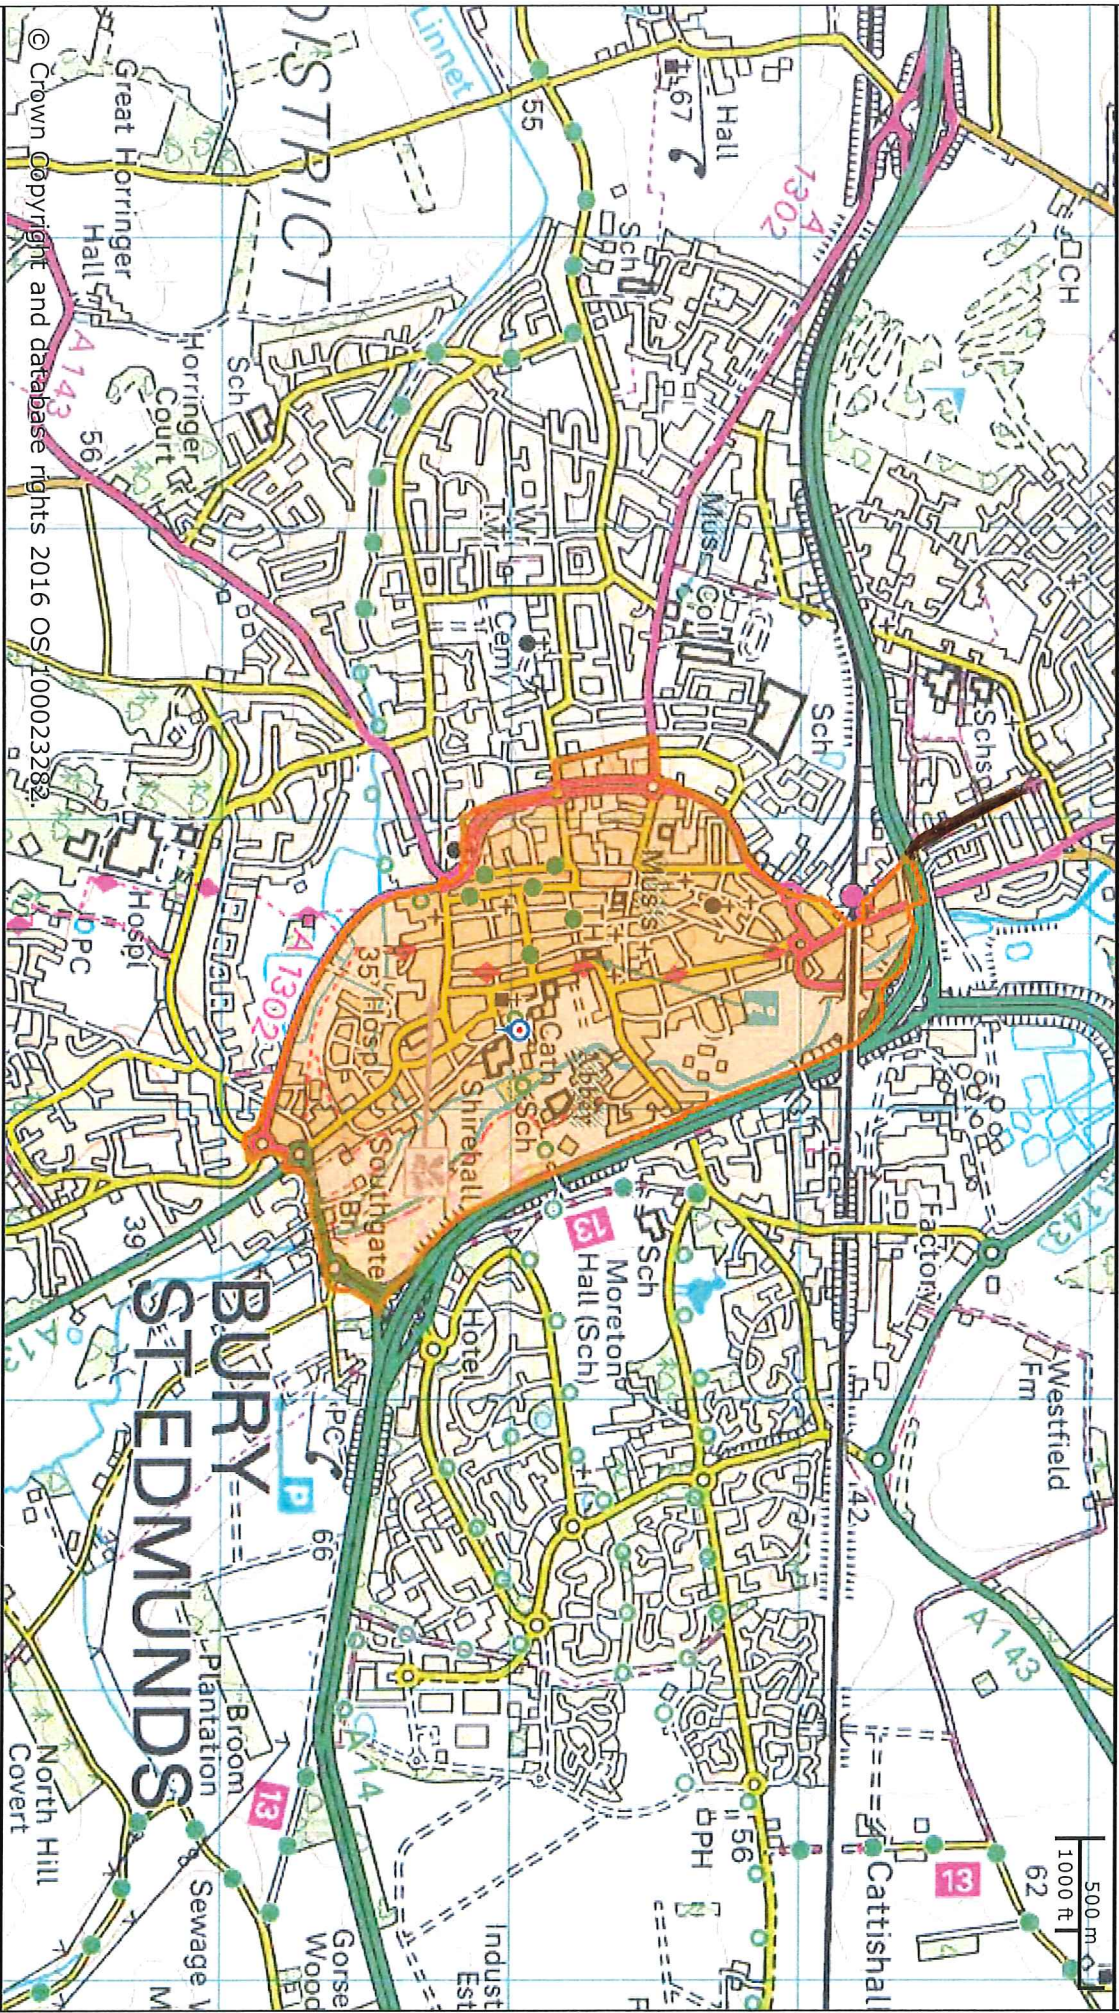

BSE DRAFT PSPO RESTRICTED AREA

© Crown Copyright and database rights 2016 OS 100023282

St Edmundsbury BC
 Western Way
 Bury St Edmunds
 IP33 3YU
 01284 763233

Forest Heath & St Edmundsbury councils
West Suffolk
 working together

Forest Heath DC
 College Heath Road
 Mildenhall
 IP28 7EY
 01638 719000

Scale: 1:25000
 Printed on: 15/12/2016 at 16:42 PM by ciltfner
 © Crown Copyright and database rights 2016
 OS 100023282/100019675.